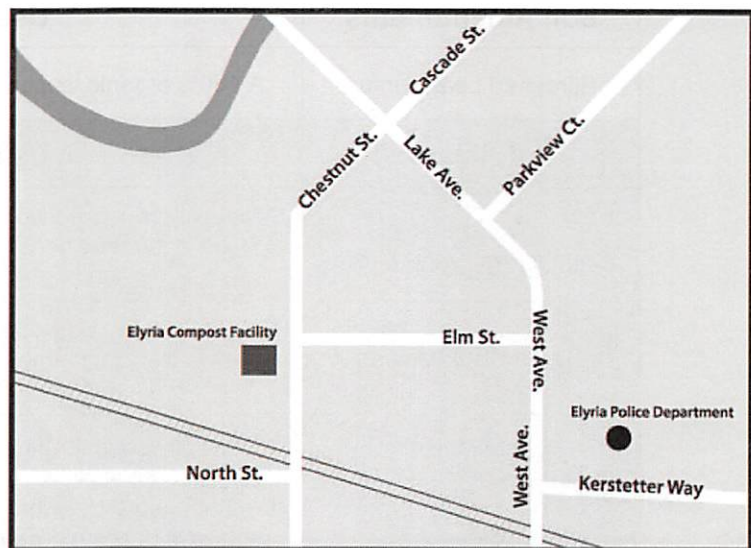

ELYRIA REGIONAL COMPOST FACILITY

45 CHESTNUT ST., ELYRIA, OH

Operated by Barnes Materials

a division of

CITY RESIDENTS NO DISPOSAL FEE*

FOR ALL COMMERCIAL CUSTOMERS & NON-RESIDENTS CALL FOR DISPOSAL FEES

*PROOF OF CITY OF ELYRIA SANITATION SERVICES MAY BE REQUIRED

Yard waste includes:

- brush
- tree and shrub trimmings
- discarded garden plants
- grass
- leaves
- woodchips
- mixed organic material
- firewood
- Christmas trees

Materials NOT permitted:

- plastic or trash
- animal manures
- food waste
- oversized wood (13" diameter or larger)
- stumps
- painted or treated wood
- construction & demolition material
- soil, clay, rocks

Elyria Compost Facility

Please use compostable bags for organic materials.
No black garbage bags or plastic bags permitted.
Site Supervisor has the authority to reject any load.

Facility Hours	April - June	July - October	November	December - March
	Mon. 9am-5pm Tues. 9am-5pm Wed. 11am-7pm Thurs. 9am-5pm Fri. 9am-5pm Sat. 9am-2pm Sun. CLOSED	Mon. 9am-5pm Tues. CLOSED Wed. 11am-7pm Thurs. CLOSED Fri. 9am-5pm Sat. 9am-2pm Sun. CLOSED	Mon. 9am-5pm Tues. CLOSED Wed. 11am-6pm Thurs. CLOSED Fri. 9am-5pm Sat. 9am-2pm Sun. CLOSED	CLOSED for WINTER QUESTIONS? 419-656-9855 800-421-8722 www.barnesmaterials.com